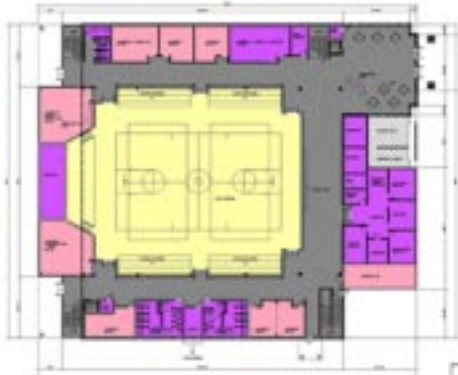

**Woodstream Church & Christian Academy, Mitchellville, MD**

WLP is currently developing a Community Life Center, which will house the upper grade levels for the academy (with an enrollment of more than 300 students), as well as provide spaces for church activities and a ministry to “at-risk” kids. The facility will eventually encompass approximately 50,000 SF or more, as needed, including a full-size multi-purpose gymnasium, classrooms, fitness facilities, visual and fine arts rooms, locker rooms, upper level walking/jogging track, coffee/ snack bar, administrative, and support spaces. The Center will connect with the existing 80K SF worship and educational facility already on the site.

**Contact Information: Rev. Robert Wingfield (301.883.0083)**

Main Level Floor Plan

Upper Level Floor Plan

Exterior—Current Building

Rendering—Life Center